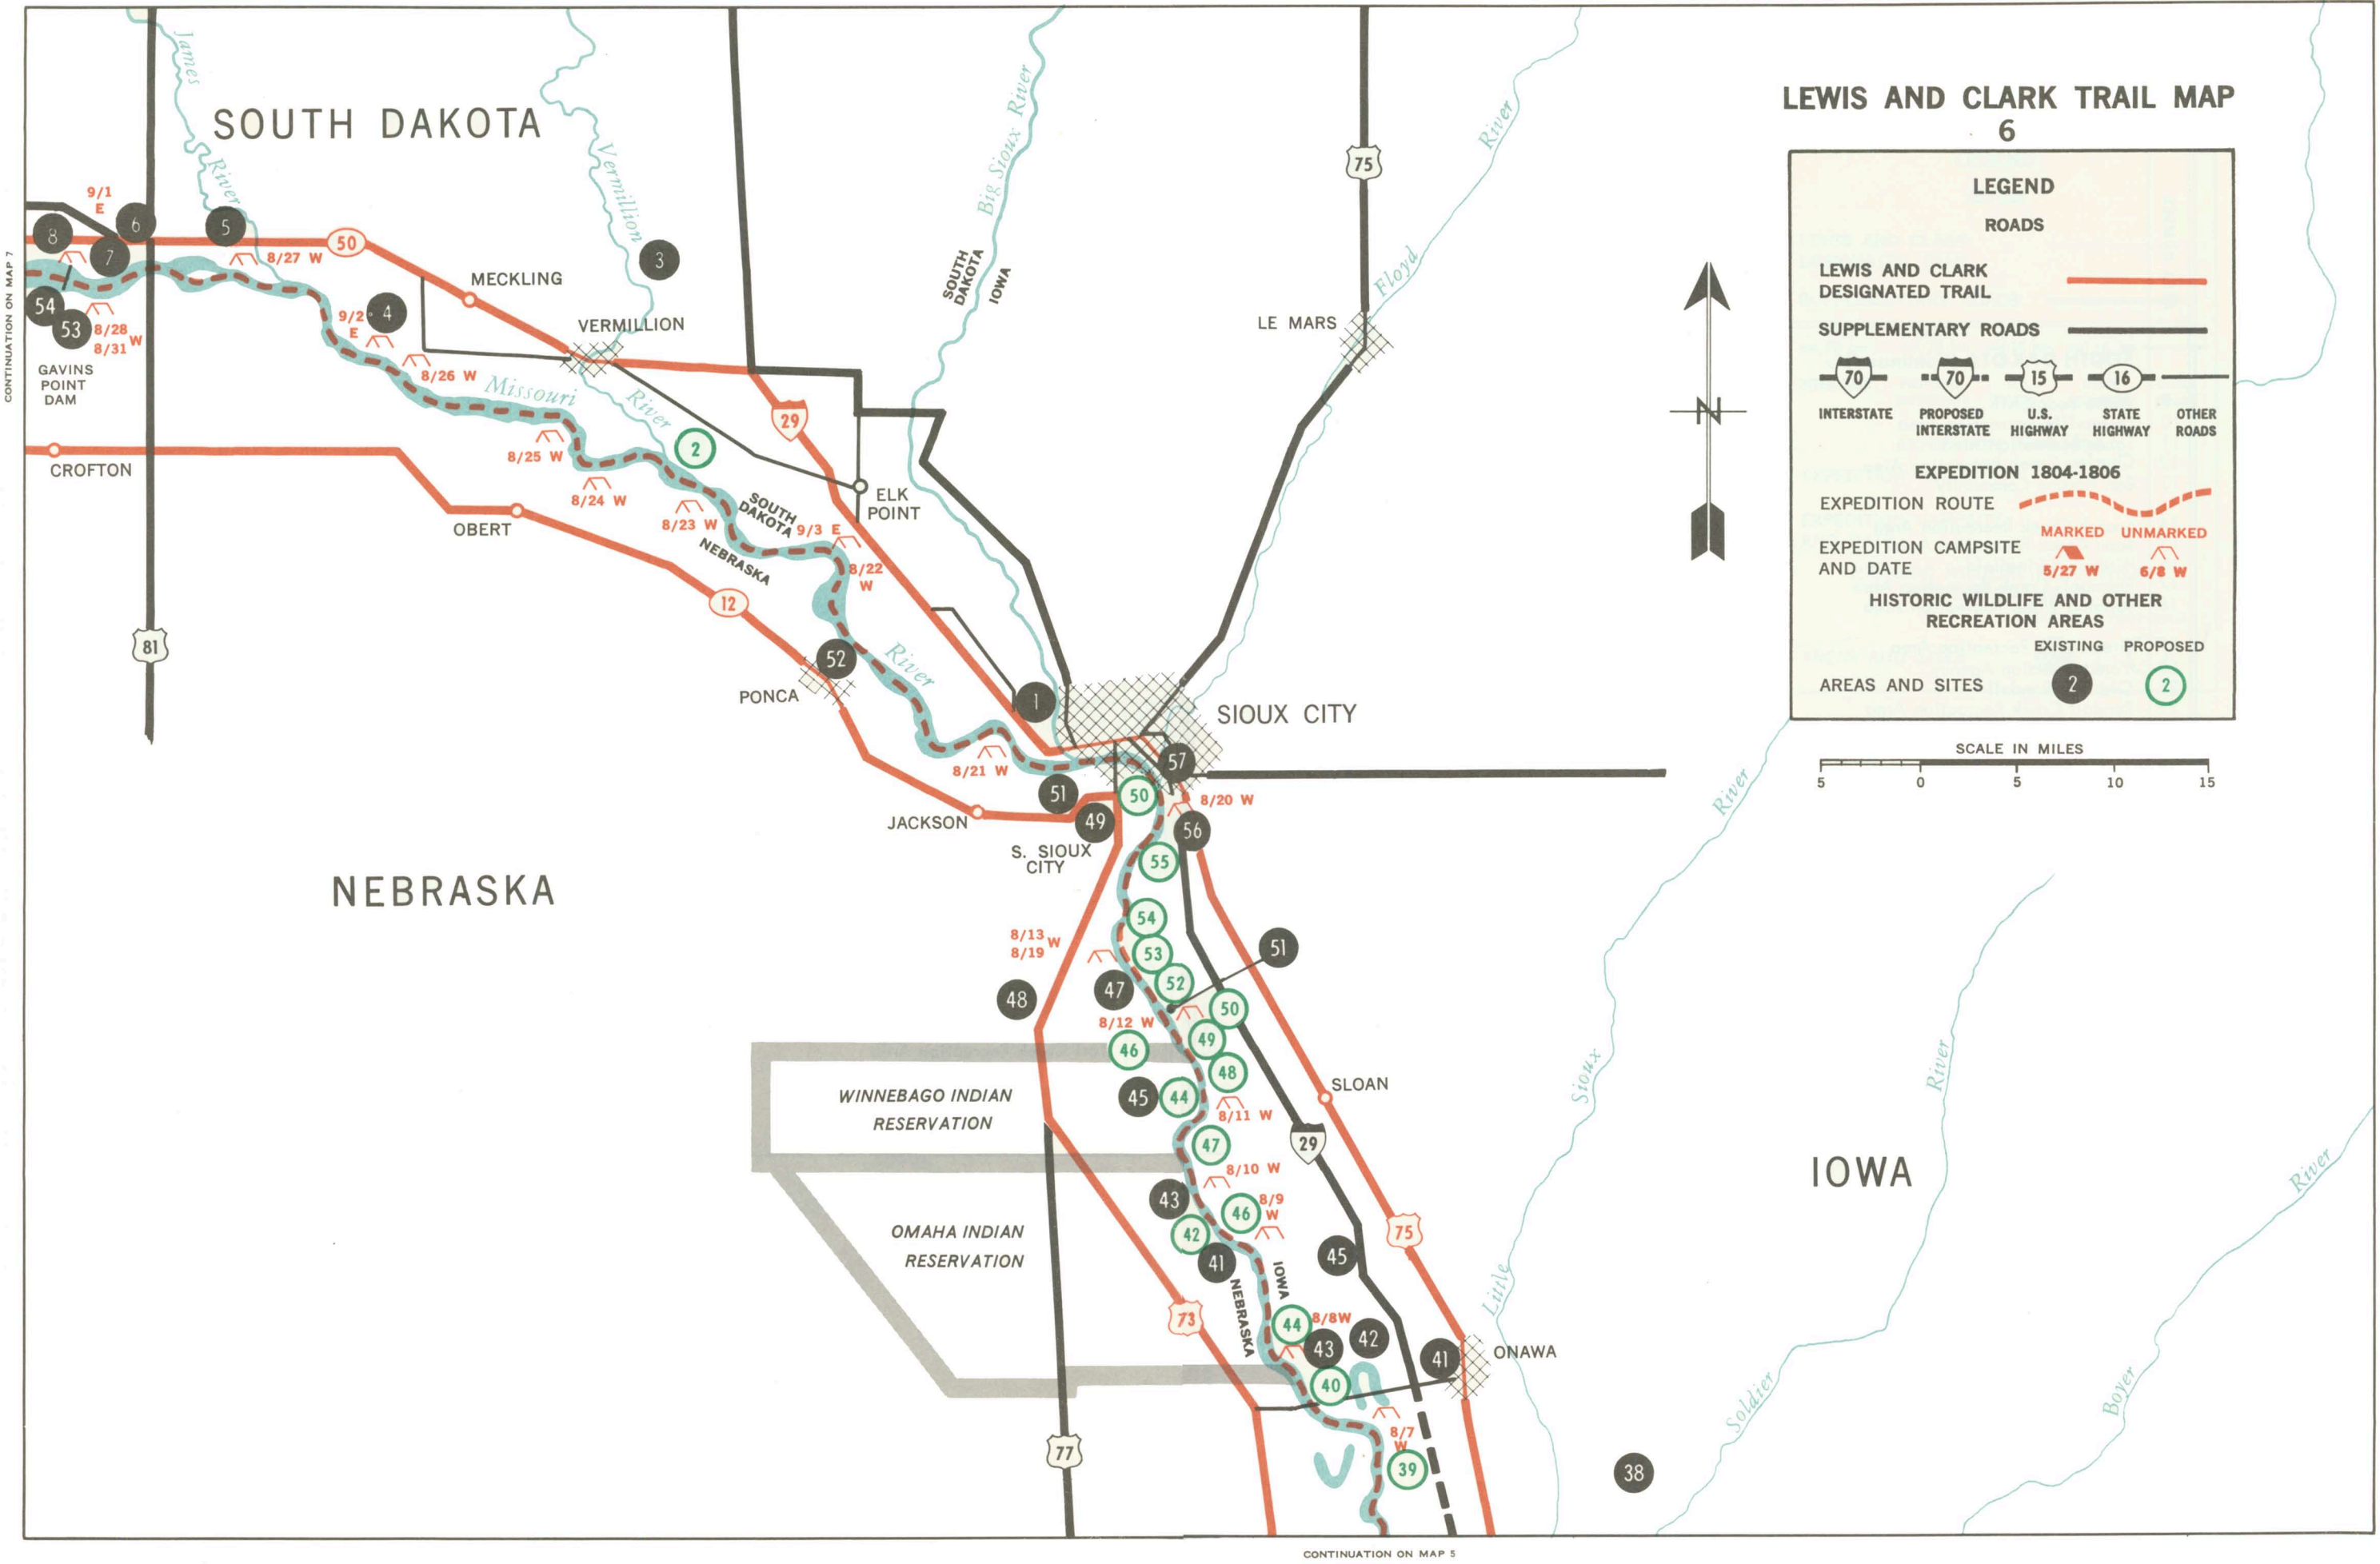

LEWIS AND CLARK TRAIL MAP 6

LEGEND

ROADS

LEWIS AND CLARK DESIGNATED TRAIL 

SUPPLEMENTARY ROADS 

INTERSTATE PROPOSED INTERSTATE U.S. HIGHWAY STATE HIGHWAY OTHER ROADS

EXPEDITION 1804-1806

EXPEDITION ROUTE 

EXPEDITION CAMPSITE AND DATE  

MARKED UNMARKED
5/27 W 6/8 W

HISTORIC WILDLIFE AND OTHER RECREATION AREAS

EXISTING PROPOSED

AREAS AND SITES  

CONTINUATION ON MAP 7

CONTINUATION ON MAP 5