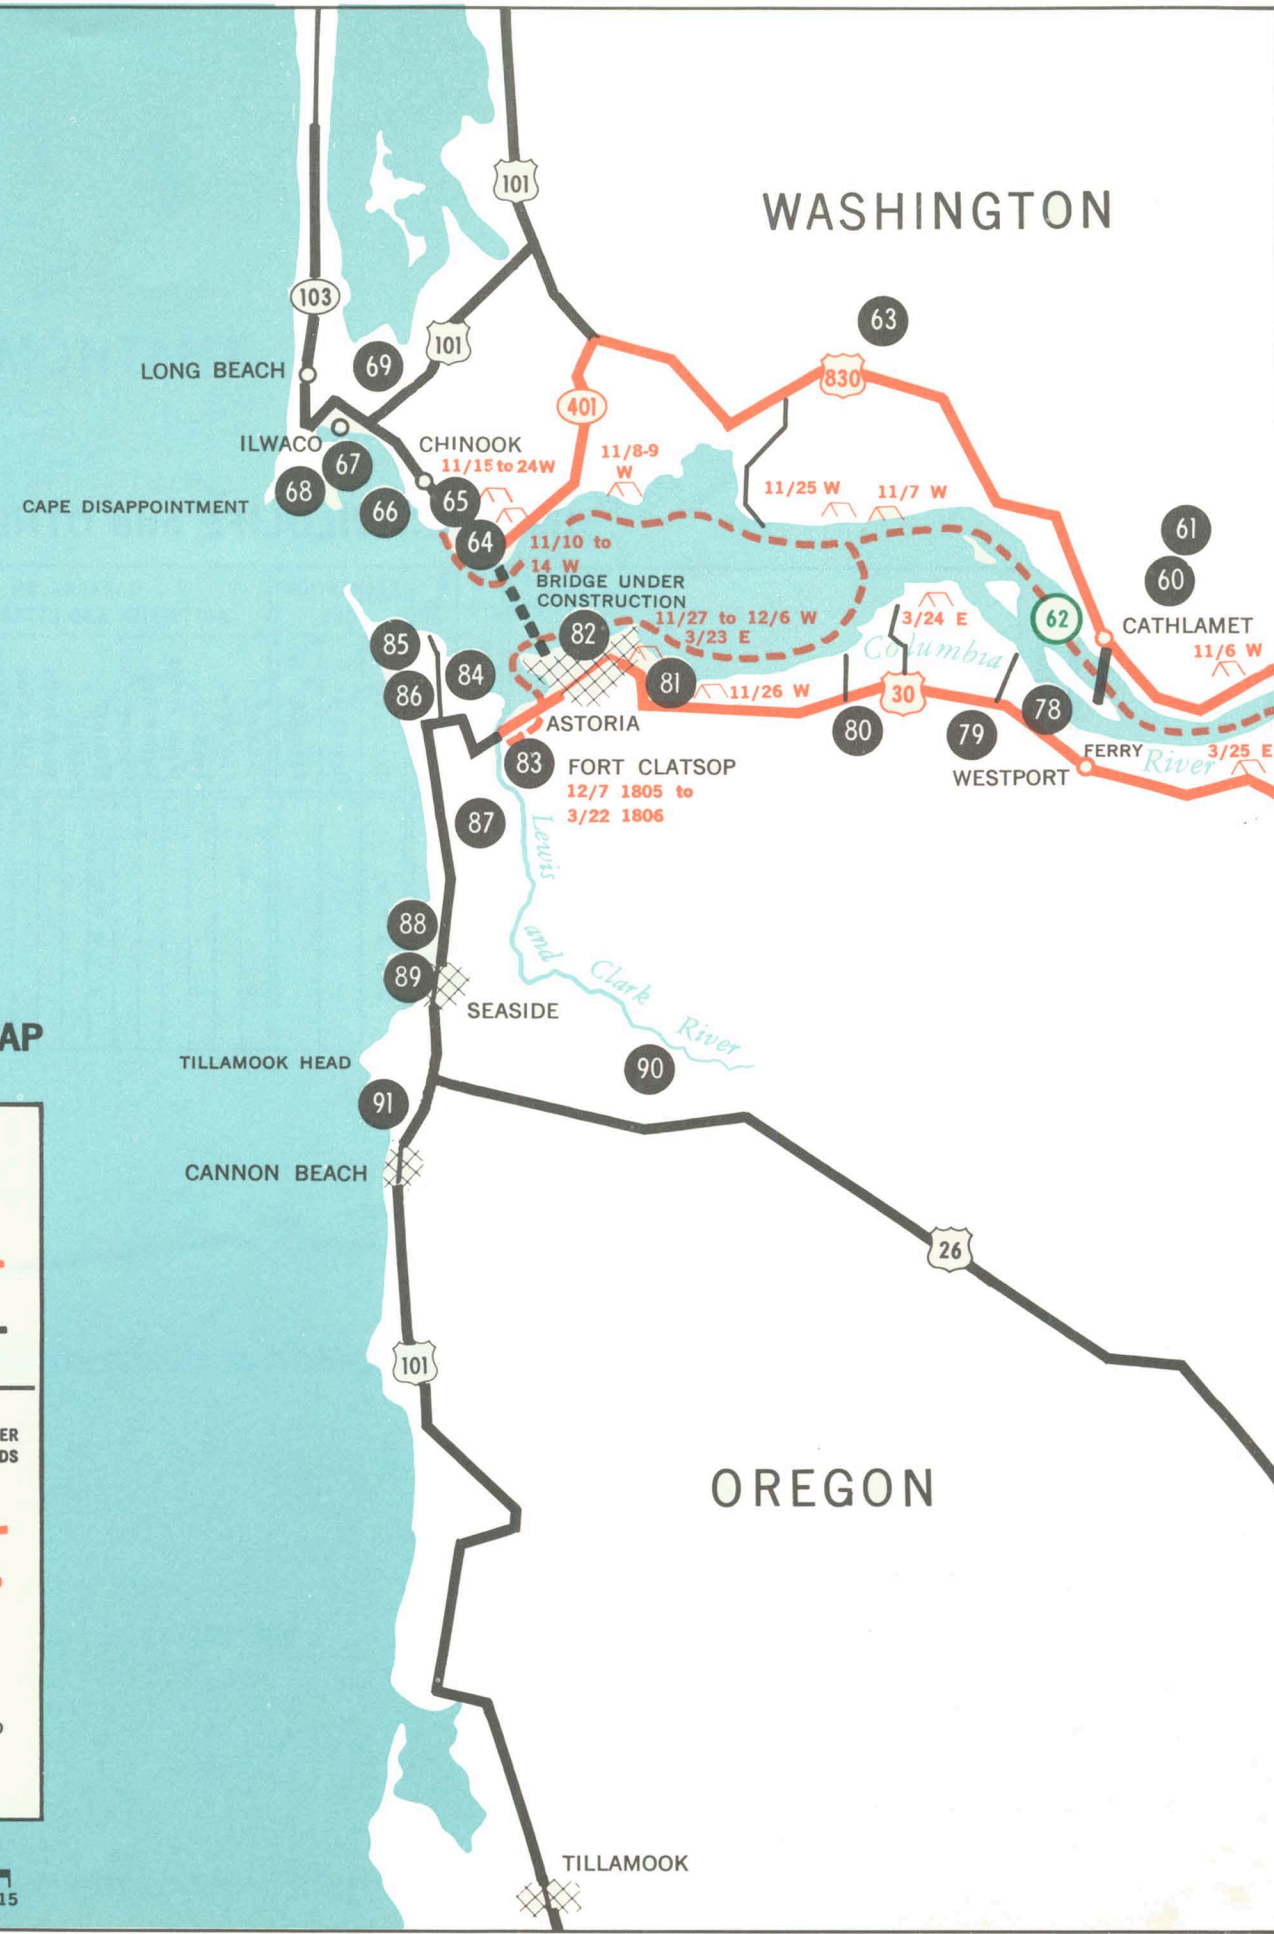

Pacific Ocean

WASHINGTON

LEWIS AND CLARK TRAIL MAP  
23

**LEGEND**

**ROADS**

LEWIS AND CLARK DESIGNATED TRAIL

SUPPLEMENTARY ROADS

INTERSTATE   PROPOSED INTERSTATE   U.S. HIGHWAY   STATE HIGHWAY   OTHER ROADS

**EXPEDITION 1804-1806**

EXPEDITION ROUTE

EXPEDITION CAMPSITE AND DATE   MARKED 5/27 W   UNMARKED 6/8 W

**HISTORIC WILDLIFE AND OTHER RECREATION AREAS**

EXISTING   PROPOSED

AREAS AND SITES