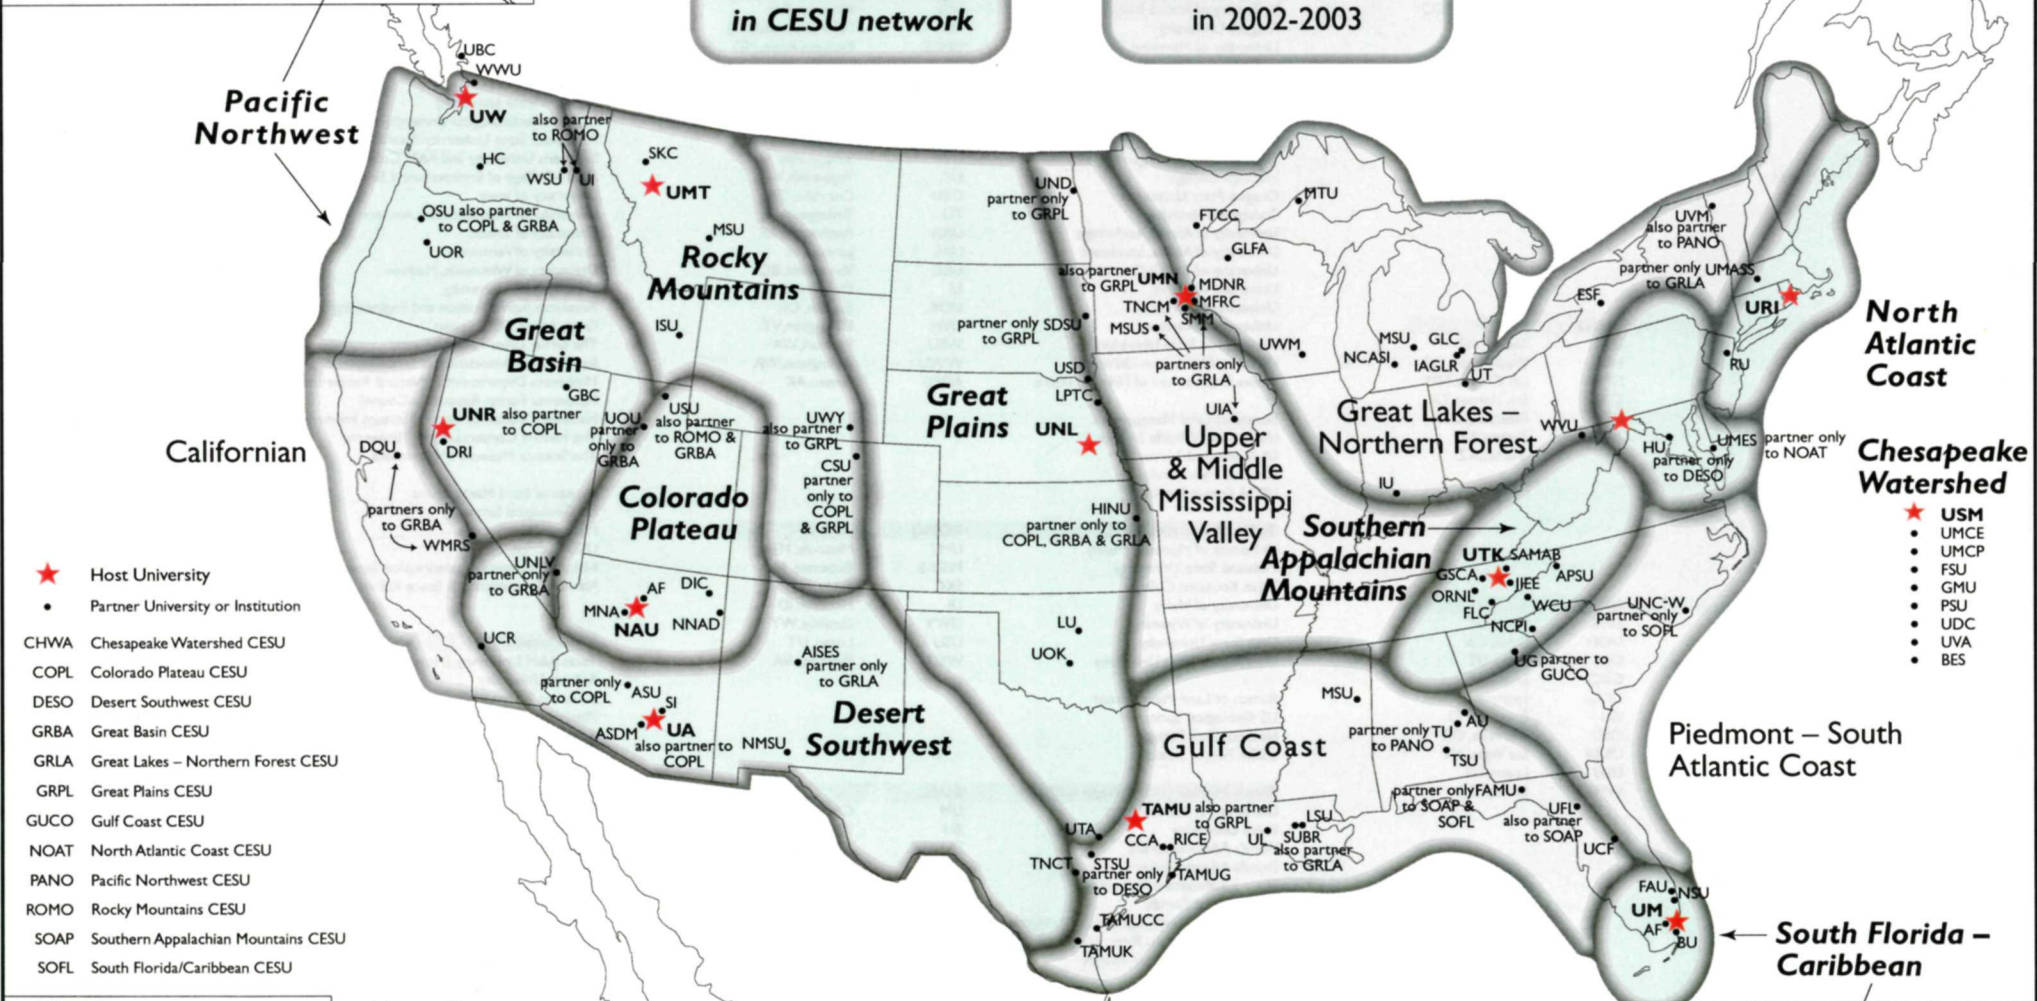

# Cooperative Ecosystem Studies Units Network

areas currently in CESU network      areas to be established in 2002-2003

- ★ Host University
- Partner University or Institution

- CHWA Chesapeake Watershed CESU
- COPL Colorado Plateau CESU
- DESO Desert Southwest CESU
- GRBA Great Basin CESU
- GRLA Great Lakes - Northern Forest CESU
- GRPL Great Plains CESU
- GUCO Gulf Coast CESU
- NOAT North Atlantic Coast CESU
- PANO Pacific Northwest CESU
- ROMO Rocky Mountains CESU
- SOAP Southern Appalachian Mountains CESU
- SOFL South Florida/Caribbean CESU

- ★ USM
- UMCE
- UMCP
- FSU
- GMU
- PSU
- UDC
- UVA
- BES

**Hawaii - Pacific Islands**

The Hawaii - Pacific Islands region also encompasses U.S. Territories and Commonwealths.

Boundaries are approximate.  
University abbreviations are explained on the reverse side.  
Prepared by CESU Council Staff,  
May 2002.

**Chesapeake Watershed CESU (in FY 01)**  
 The University System of Maryland (Host)  
 Frostburg State University  
 George Mason University  
 Pennsylvania State University  
 University of Maryland Center for Environmental Science  
 University of Maryland, College Park  
 University of the District of Columbia  
 University of Virginia  
 Baltimore LTER Program (IES)

**GUCO**

TAMU College Station, TX  
 AU Auburn, AL  
 LSU Baton Rouge, LA  
 MSU Mississippi State, MS  
 RICE Houston, TX  
 SUBR Baton Rouge, LA  
 TAMUCC Corpus Christi, TX  
 TAMUG Galveston, TX  
 TAMUK Kingsville, TX  
 TSU Troy, AL  
 UCF Orlando, FL  
 UFL Gainesville, FL  
 UG Athens, GA  
 UL Lafayette, LA  
 UTA Austin, TX  
 CCA Houston, TX  
 TNCT San Antonio, TX