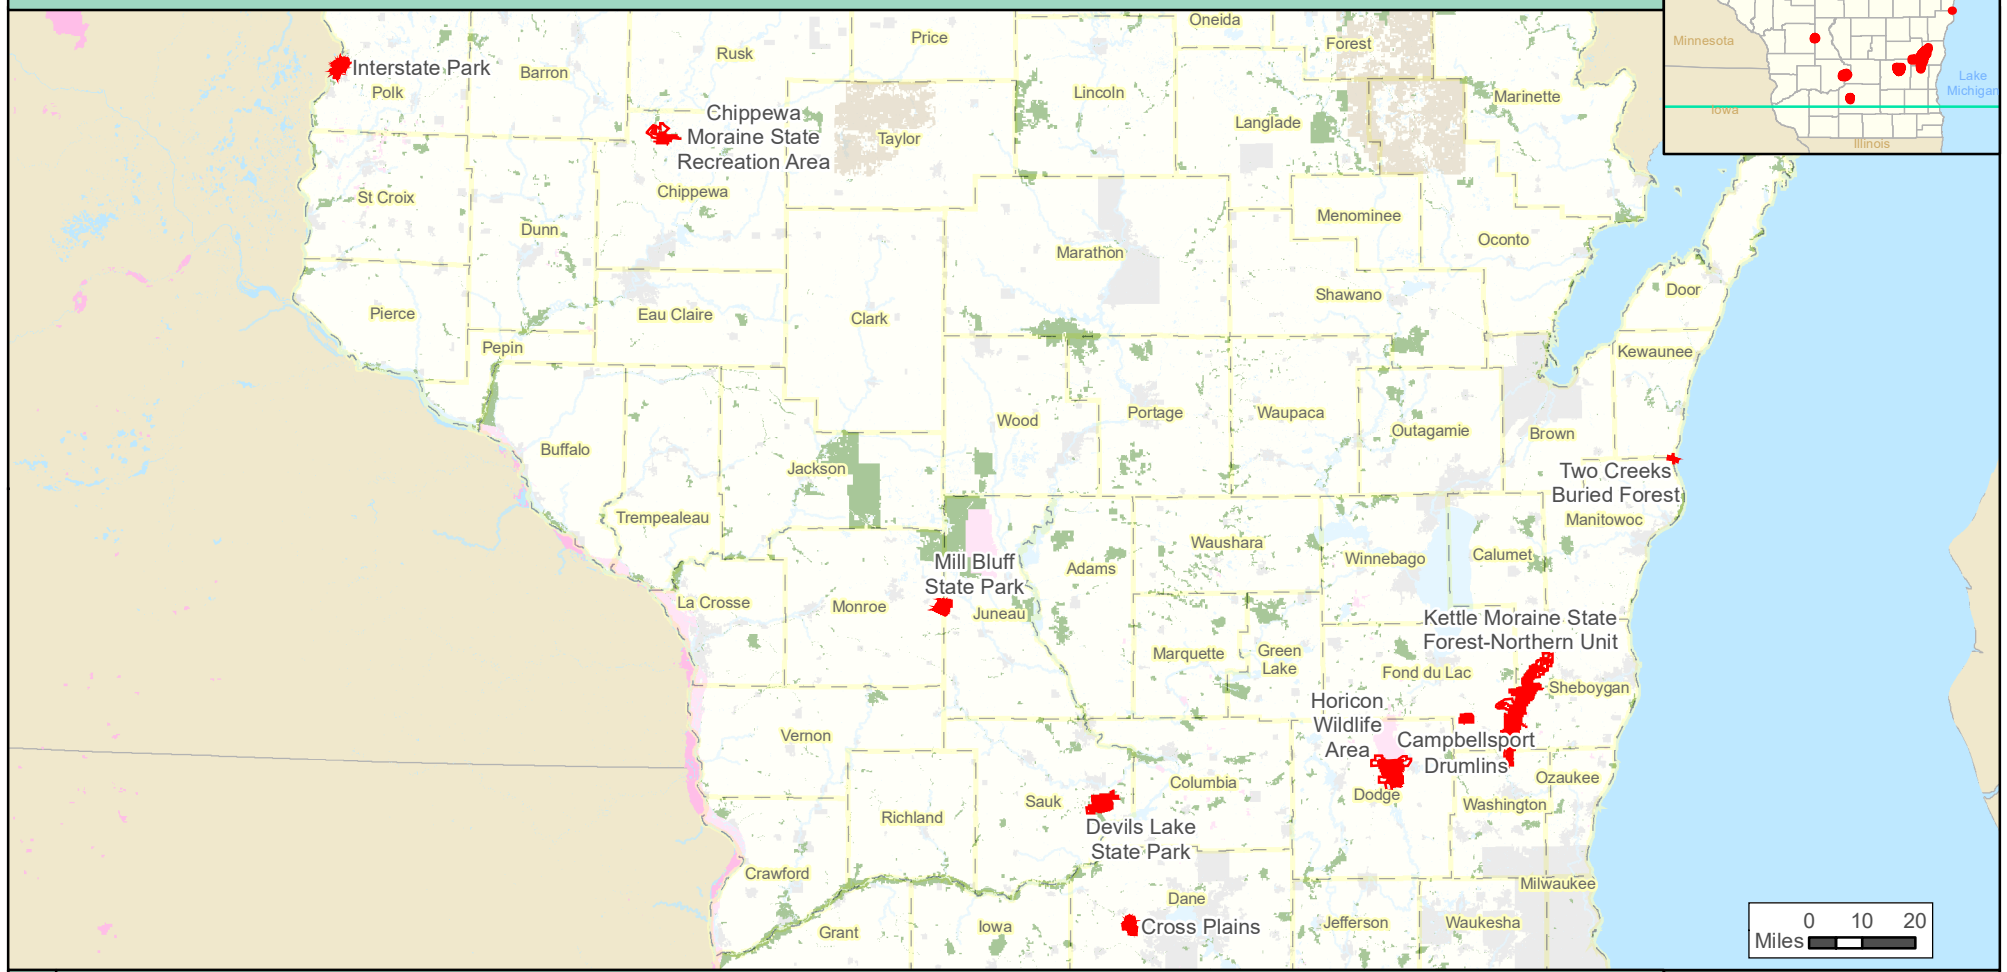

# ICE AGE NATIONAL SCIENTIFIC RESERVE LOCATIONS

MAP C

- Ice Age National Scientific Reserve Properties
- DNR Managed Land
- US Fish and Wildlife Service Lands
- National Forest

WISCONSIN DEPARTMENT OF NATURAL RESOURCES  
 Bureau of Facilities and Lands  
 Dec 06, 2017  
 PR-CMPG-MP-9095-C.mb  
**MAP C**

The data shown on this map have been obtained from various sources, and are of varying age, reliability and resolution. This map is not intended to be used for navigation, nor is this map an authoritative source of information about legal land ownership or public access. Users of this map should confirm the ownership of land through other means in order to avoid trespassing. No warranty, expressed or implied, is made regarding accuracy, applicability for a particular use, completeness, or legality of the information depicted on this map.