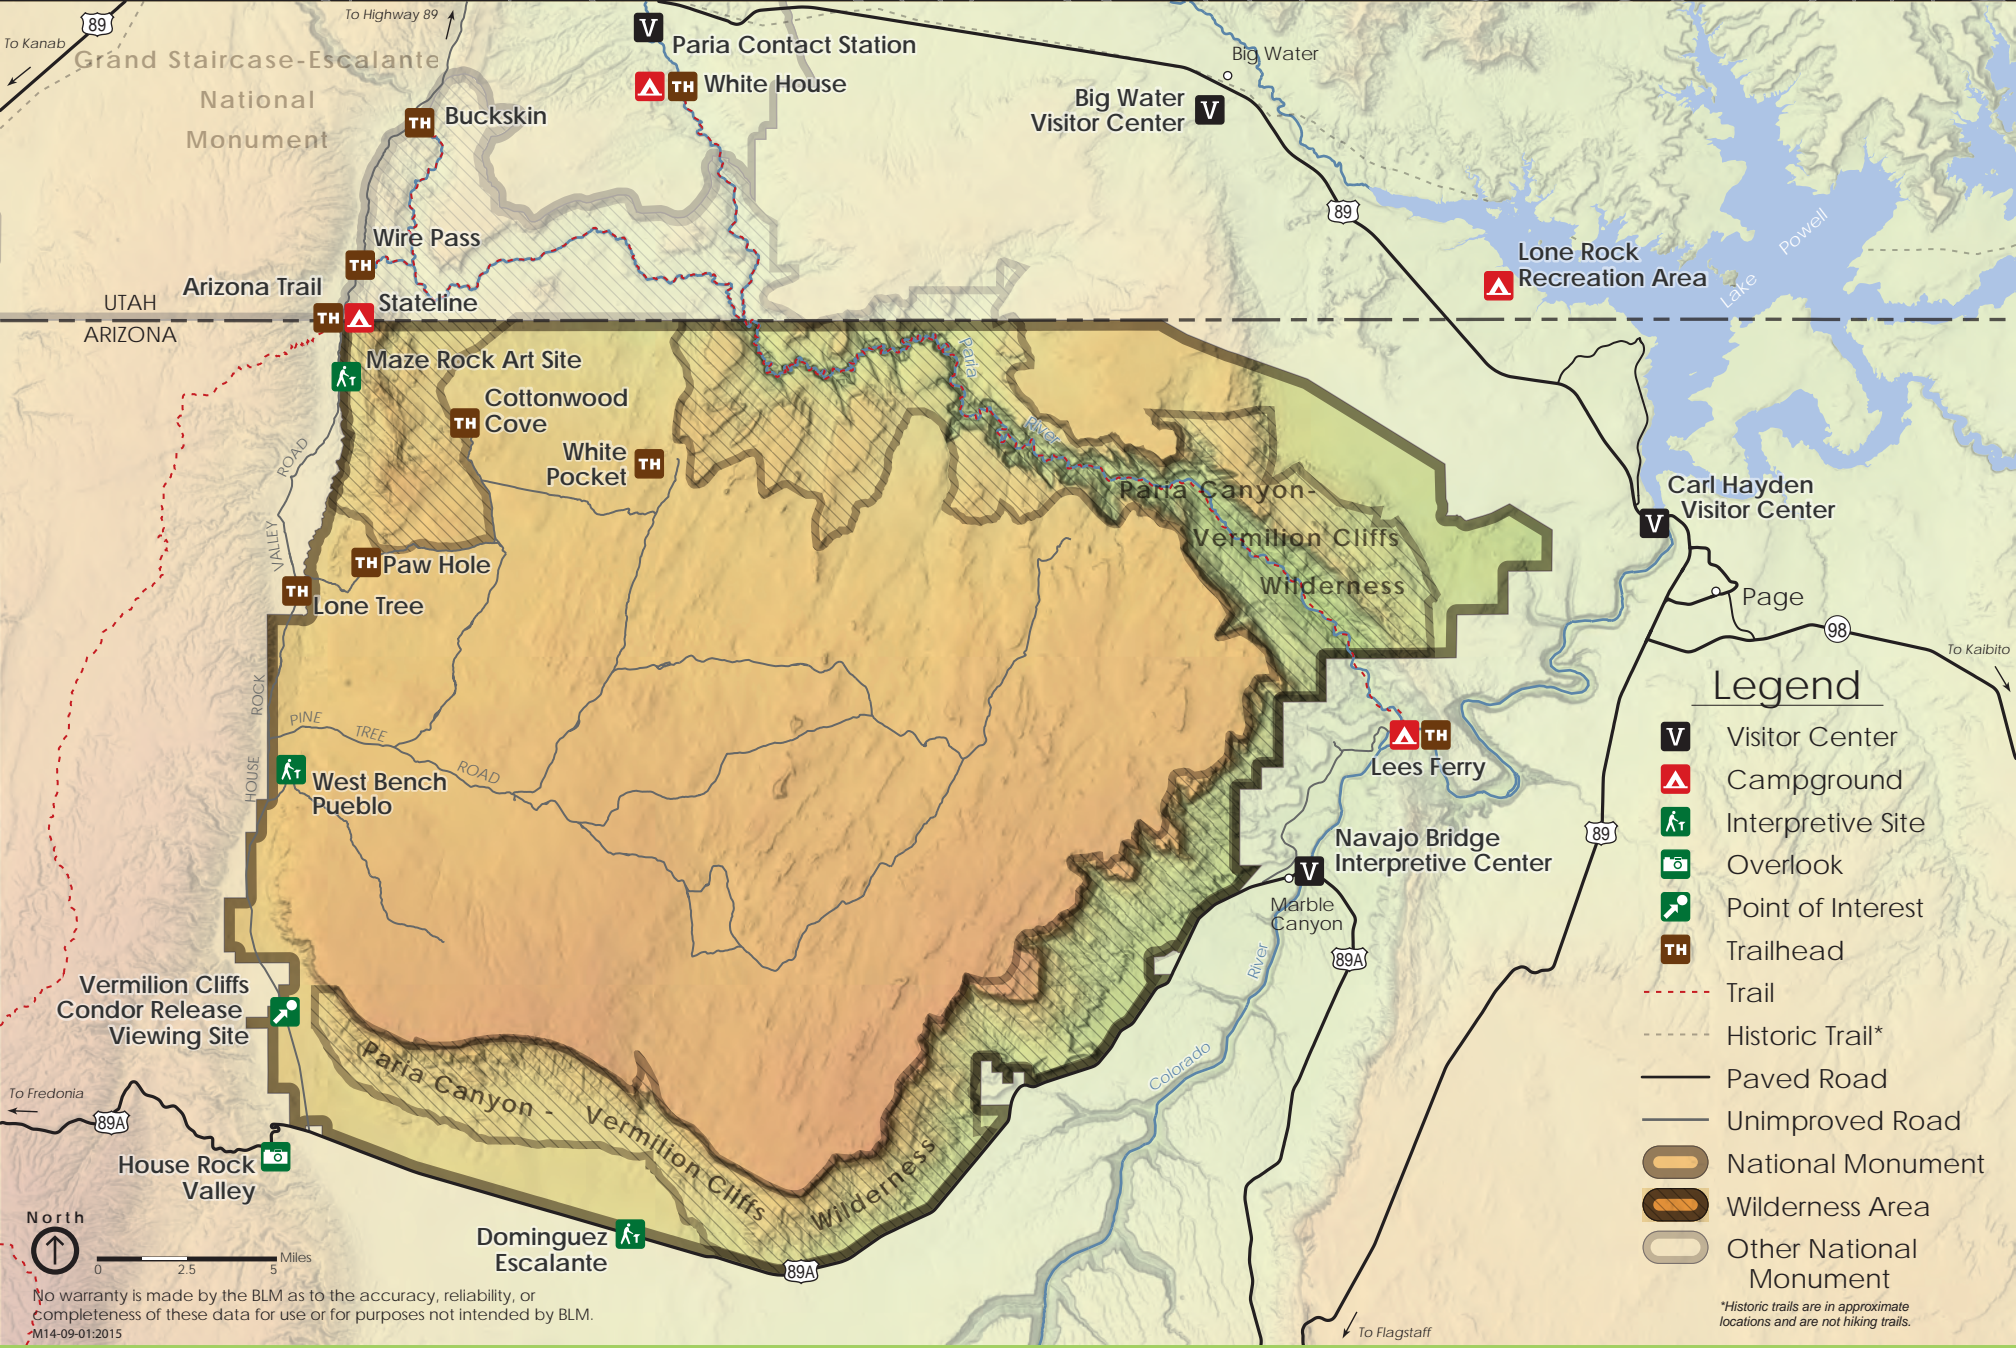

# Vermilion Cliffs National Monument

## Legend

- Visitor Center
- Campground
- Interpretive Site
- Overlook
- Point of Interest
- Trailhead
- Trail
- Historic Trail\*
- Paved Road
- Unimproved Road
- National Monument
- Wilderness Area
- Other National Monument

No warranty is made by the BLM as to the accuracy, reliability, or completeness of these data for use or for purposes not intended by BLM.  
M14-09-01:2015

\*Historic trails are in approximate locations and are not hiking trails.