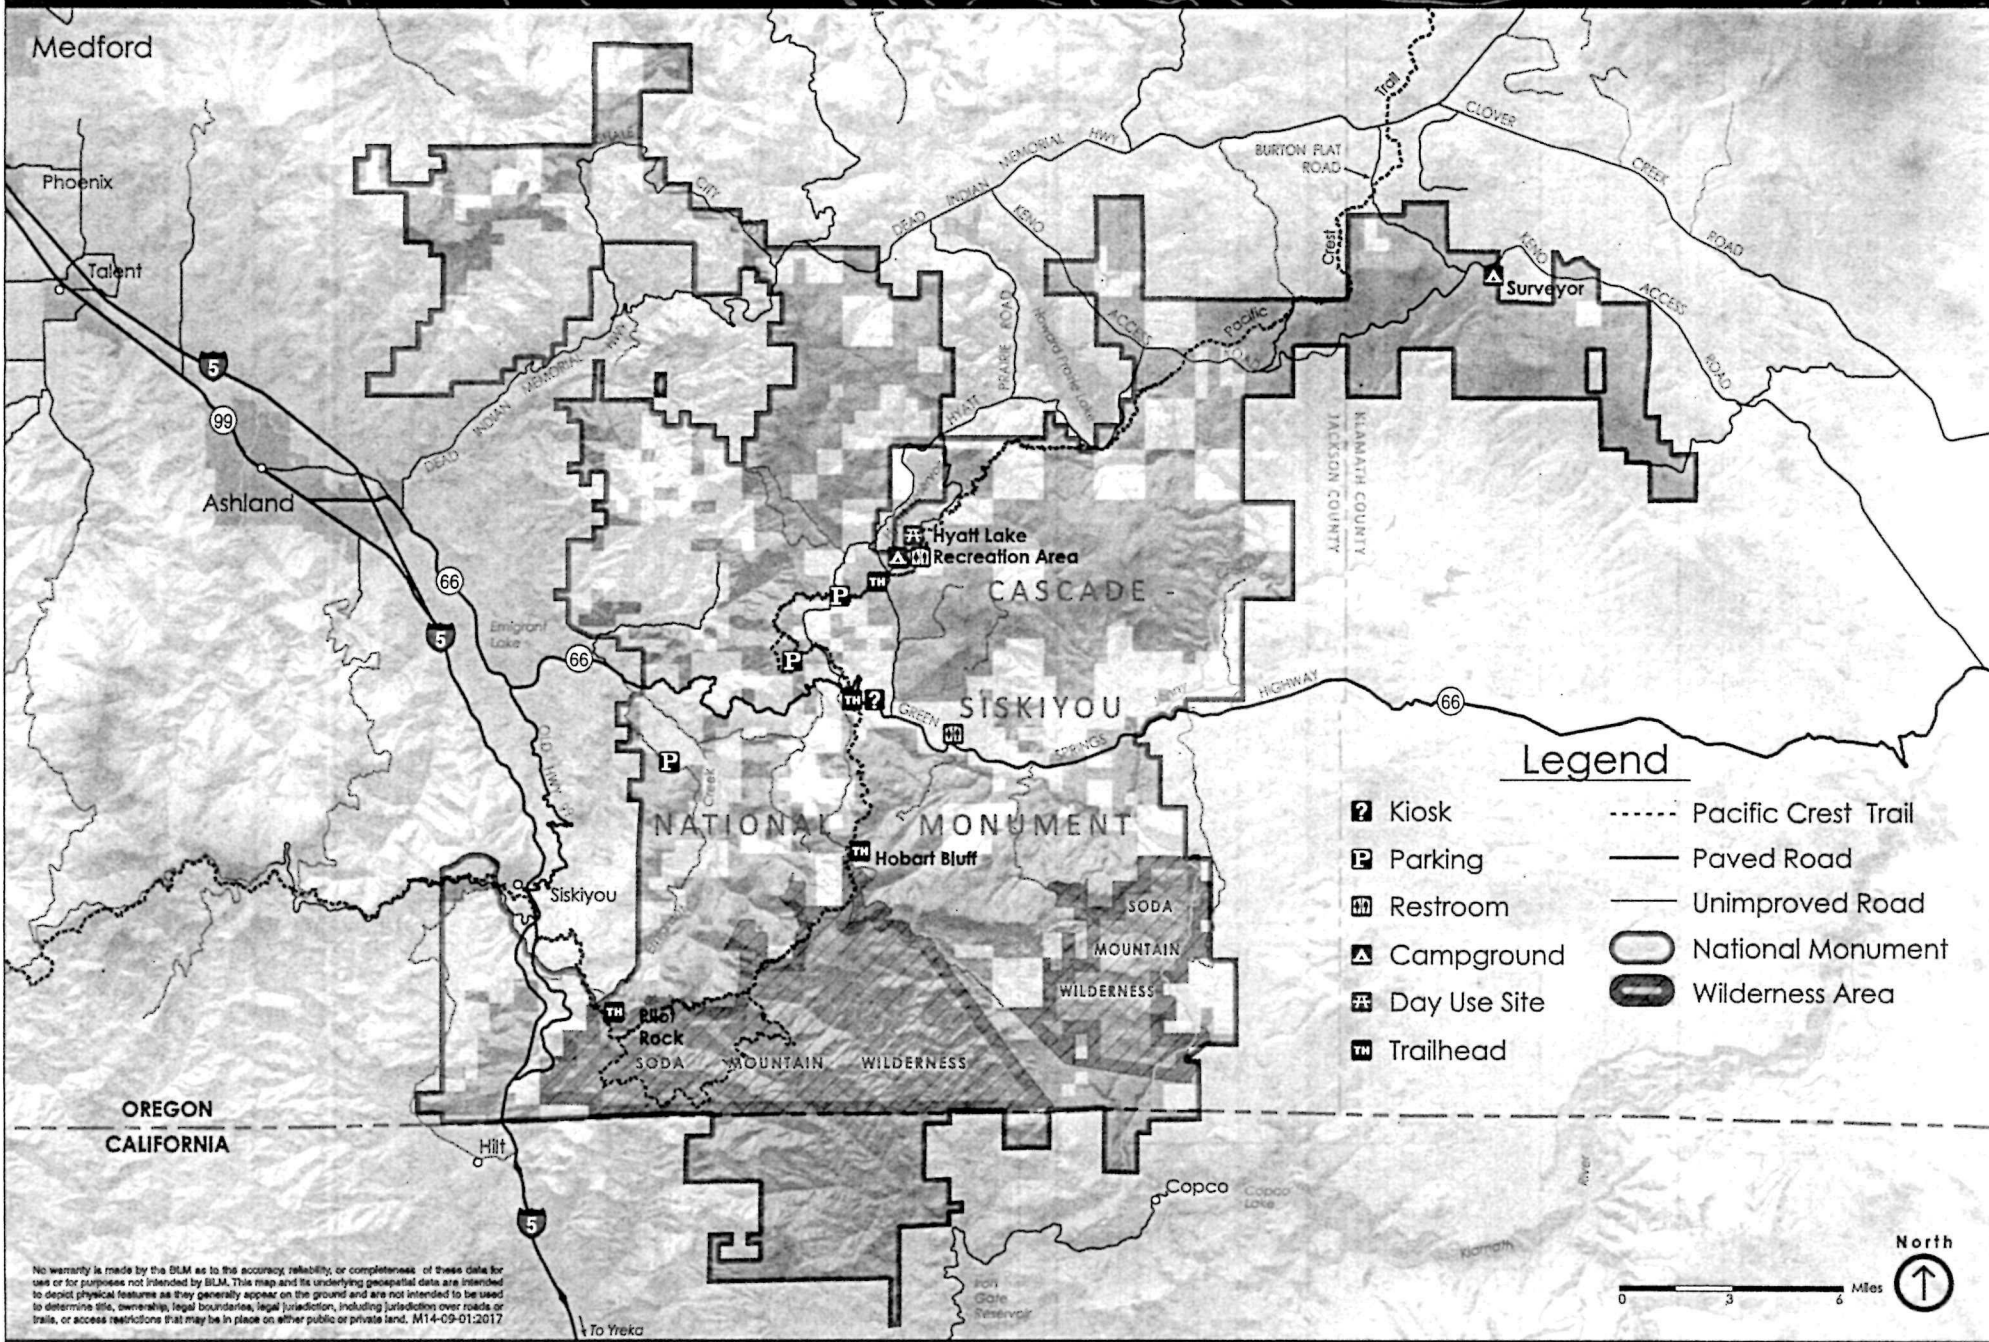

Cascade-Siskiyou National Monument

Legend

- Kiosk
- Parking
- Restroom
- Campground
- Day Use Site
- Trailhead
- Pacific Crest Trail
- Paved Road
- Unimproved Road
- National Monument
- Wilderness Area