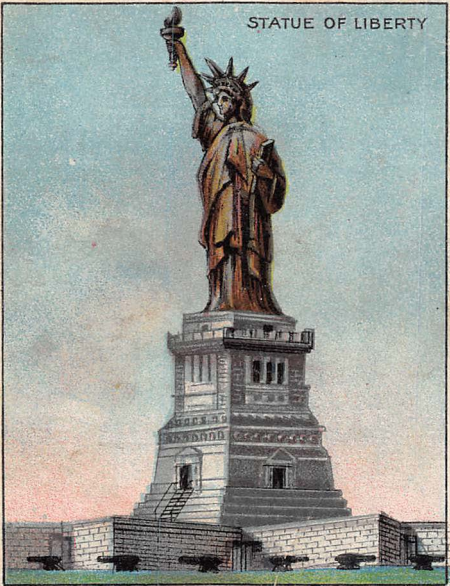

STATUE OF LIBERTY

LIGHT HOUSE SERIES 1^{TO} 50

STATUE OF LIBERTY.

On Liberty Island (Bedloe's Island), north-western end of upper New York Bay. Total height above low water mark 305 feet 11 inches. Has a fixed white electric light. Presented by the people of France to the people of the United States to commemorate the good will which exists between the two nations. The Statue is of copper. The pedestal was built through means of popular subscription by the school children of the United States and is of concrete and granite. The designer and builder was the celebrated sculptor Bartholdi.

HASSAN CORK
TIP
CIGARETTES

The Oriental Smoke

THE LARGEST SELLING BRAND
OF CIGARETTES IN AMERICA.

FACTORY No. 30 2^D DIST. N.Y.