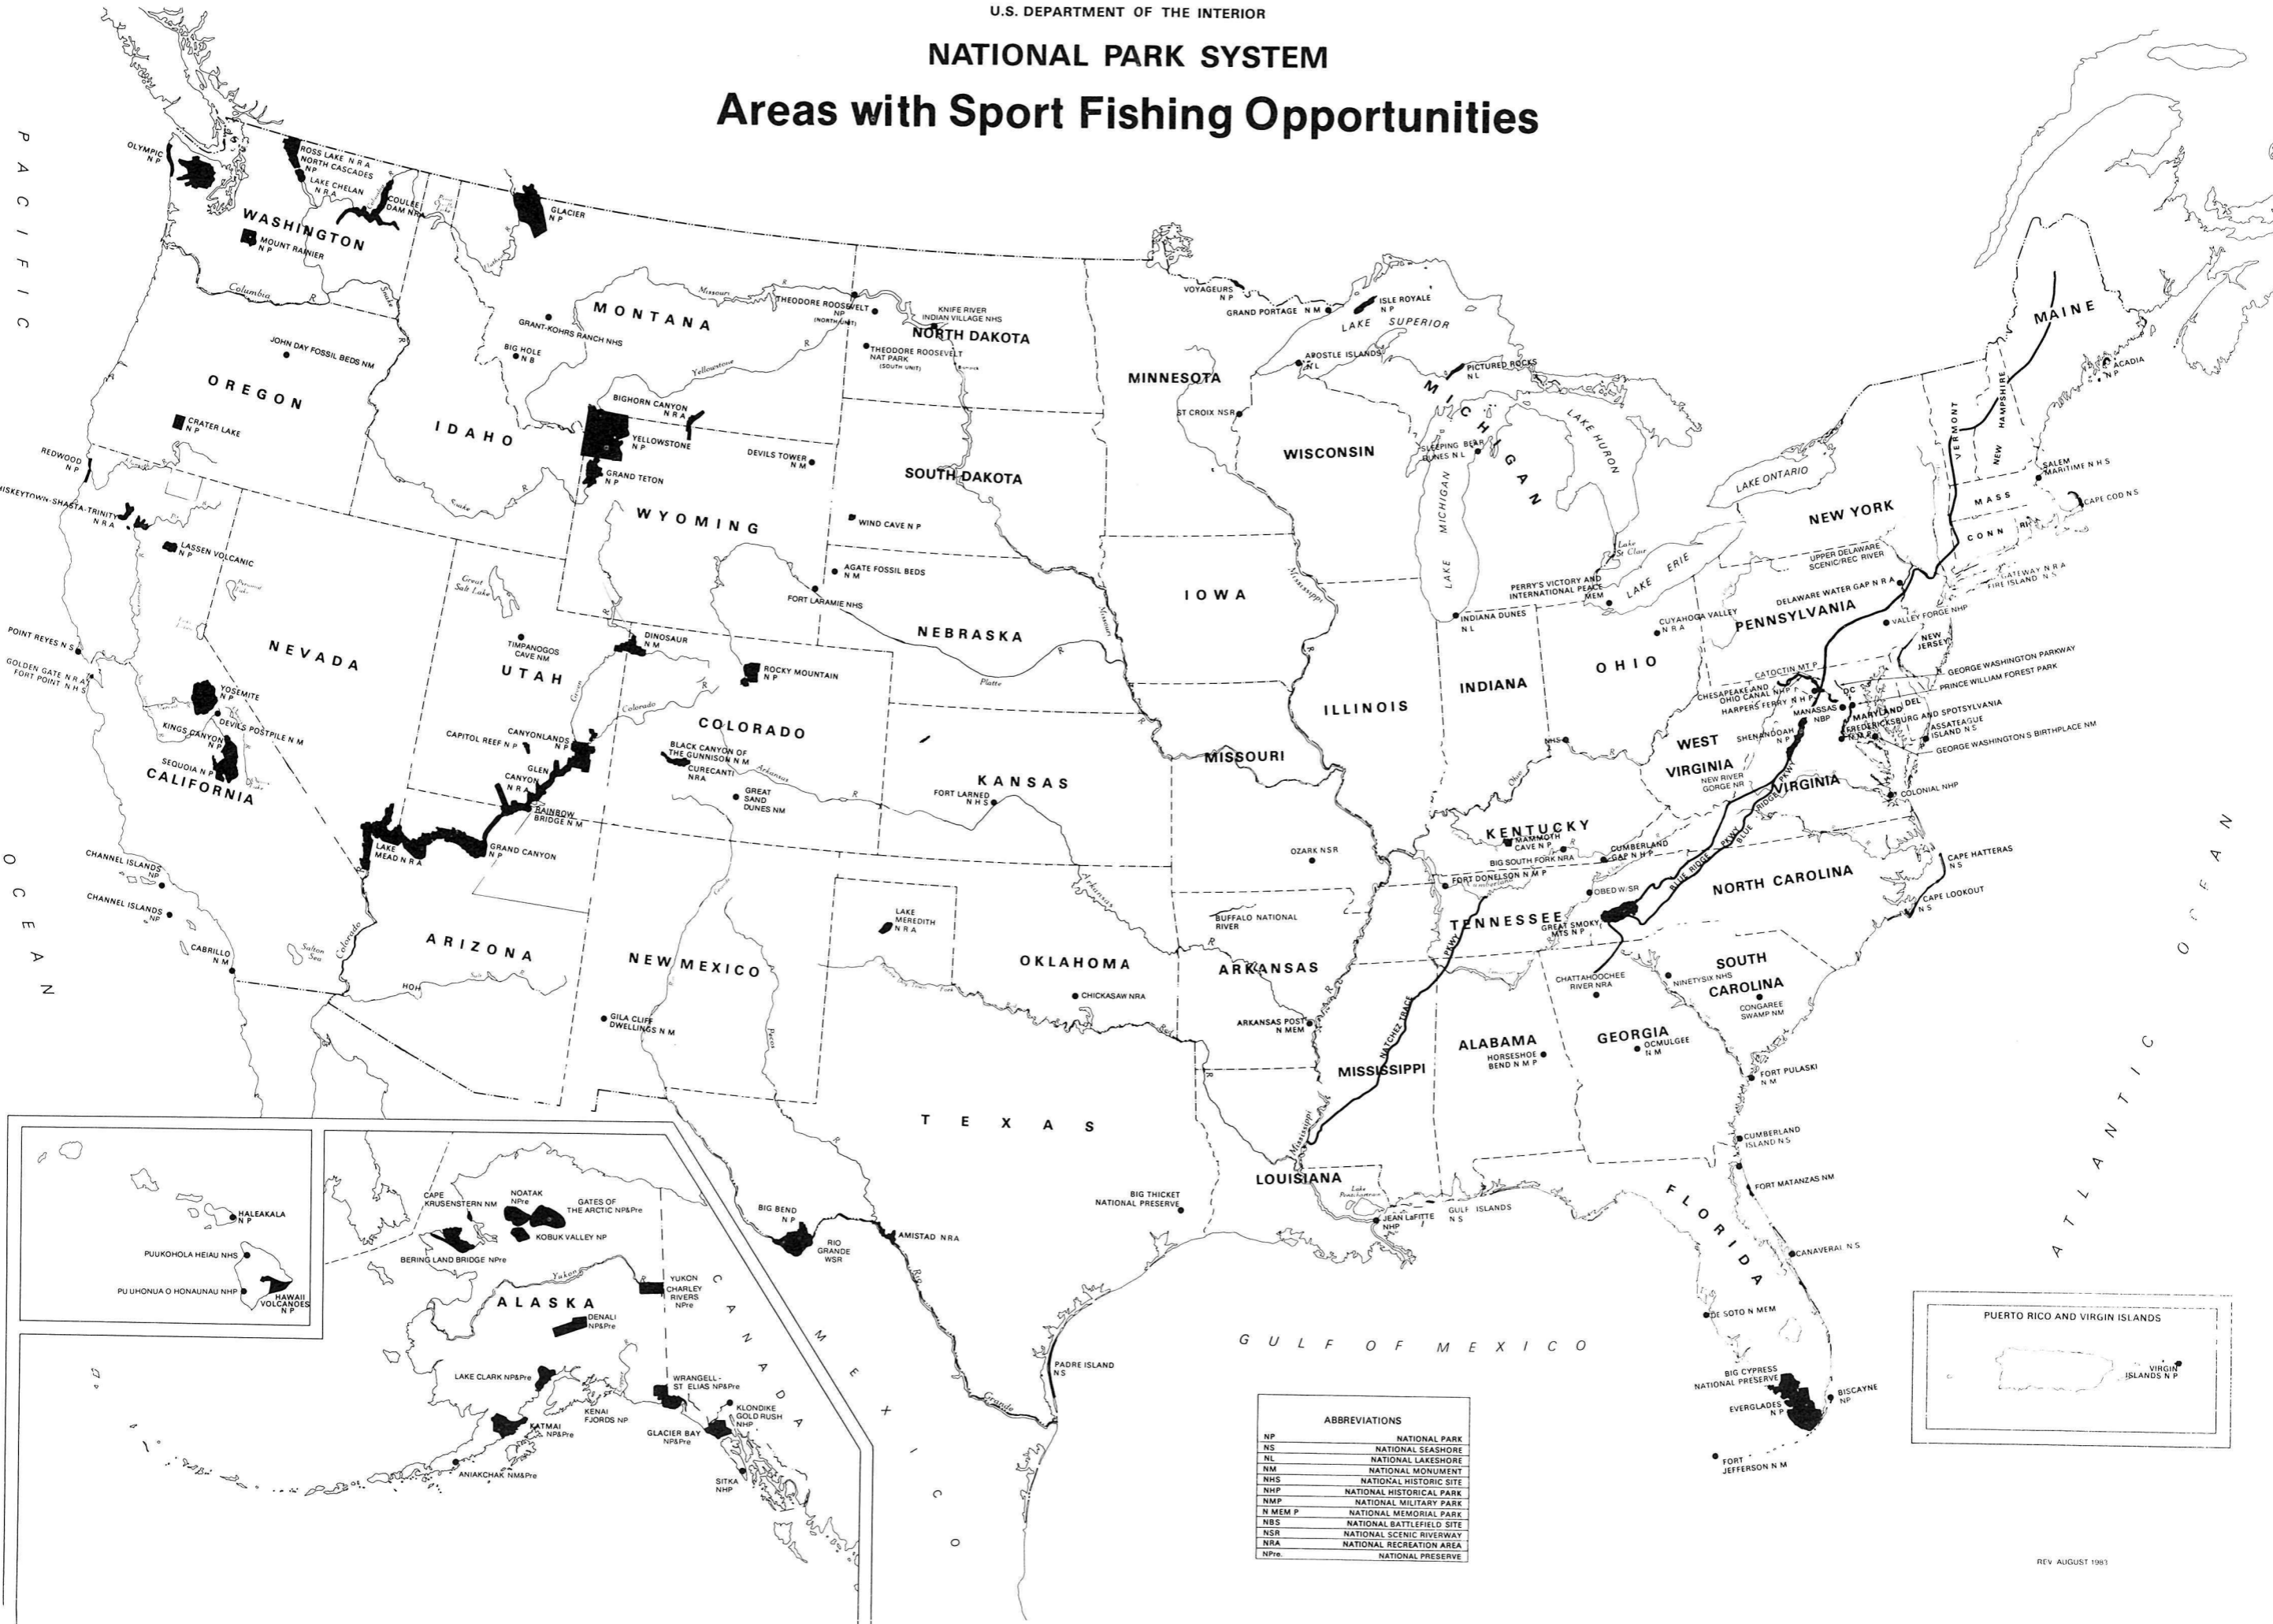

NATIONAL PARK SYSTEM

Areas with Sport Fishing Opportunities

PACIFIC OCEAN

OCEAN

ATLANTIC OCEAN

ABBREVIATIONS	
NP	NATIONAL PARK
NS	NATIONAL SEASHORE
NL	NATIONAL LAKESHORE
NM	NATIONAL MONUMENT
NHS	NATIONAL HISTORIC SITE
NHP	NATIONAL HISTORICAL PARK
NMP	NATIONAL MILITARY PARK
N MEM P	NATIONAL MEMORIAL PARK
NBS	NATIONAL BATTLEFIELD SITE
NSR	NATIONAL SCENIC RIVERWAY
NRA	NATIONAL RECREATION AREA
NPre	NATIONAL PRESERVE

NP - National Park
NHP - National Historical Park
NHS - National Historic Site
NL - National Lakeshore

NM - National Monument
NMem - National Memorial
NMP - National Military Park
NPre - National Preserve

NR - National River
NRA - National Recreation Area
NS - National Seashore
NSR - National Scenic River

WSR - Wild & Scenic River
IPM - International Peace Memorial
1 Includes Dolly Varden
2 Includes Steelhead

3 Most angling seasons
State regulations unless
established by Federal
regulation.

4 Required in parts of
the park.