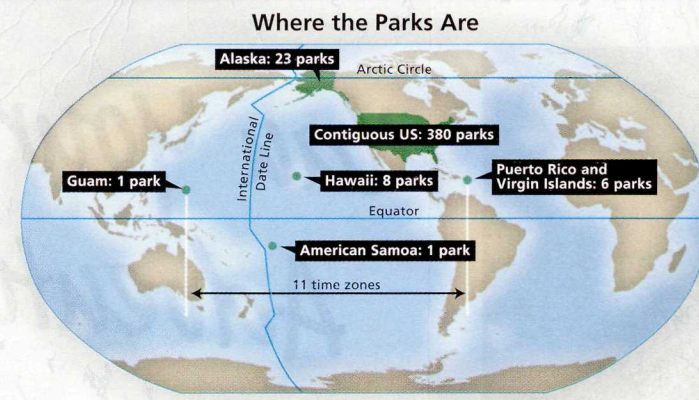

National Park Foundation

findyourpark.com

Abbreviations for National Park System Areas

- IHS International Historic Site
- NB National Battlefield
- NBP National Battlefield Park
- NBS National Battlefield Site
- NHP National Historical Park
- NHP & PRES National Historical Park and Preserve
- NH RES National Historical Reserve
- NHS National Historic Site
- NL National Lakeshore
- NM National Monument
- NM & PRES National Monument and Preserve
- NMP National Military Park
- N MEM National Memorial
- NP National Park
- NP & PRES National Park and Preserve
- N PRES National Preserve
- NR National River
- NRA National Recreation Area
- NRR National Recreational River
- NRRA National River and Recreation Area
- N RES National Reserve
- NS National Seashore
- NSR National Scenic River/Riverway
- NST National Scenic Trail
- PKWY Parkway
- SRR Scenic and Recreational River
- WR Wild River
- WSR Wild and Scenic River

Scale for all areas except Alaska
0 100 200 Kilometers
0 100 200 Miles

Edition date: 2024