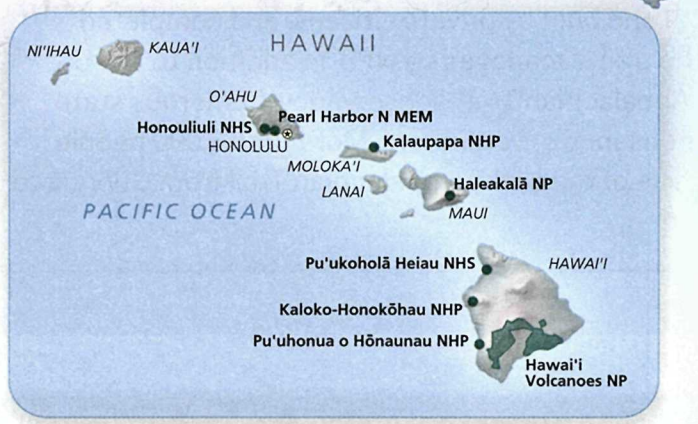

FIND YOUR PARK

findyourpark.com

Use this map to keep track of parks you've visited—circle the names, mark with pushpins, or even use stickers.

Abbreviations for National Park System Areas

- IHS International Historic Site
- NB National Battlefield
- NBP National Battlefield Park
- NBS National Battlefield Site
- NHP National Historical Park
- NHP & PRES National Historical Park and Preserve
- NH RES National Historical Reserve
- NHS National Historic Site
- NL National Lakeshore
- NM National Monument
- NM & PRES National Monument and Preserve
- NMP National Military Park
- N MEM National Memorial
- NP National Park
- NP & PRES National Park and Preserve
- N PRES National Preserve
- NR National River
- NRA National Recreation Area
- NRR National Recreational River
- NRRA National River and Recreation Area
- N RES National Reserve
- NS National Seashore
- NSR National Scenic River/Riverway
- NST National Scenic Trail
- PKWY Parkway
- SRR Scenic and Recreational River
- WR Wild River
- WSR Wild and Scenic River

Scale for all areas except Alaska
0 100 200 Kilometers
0 100 200 Miles