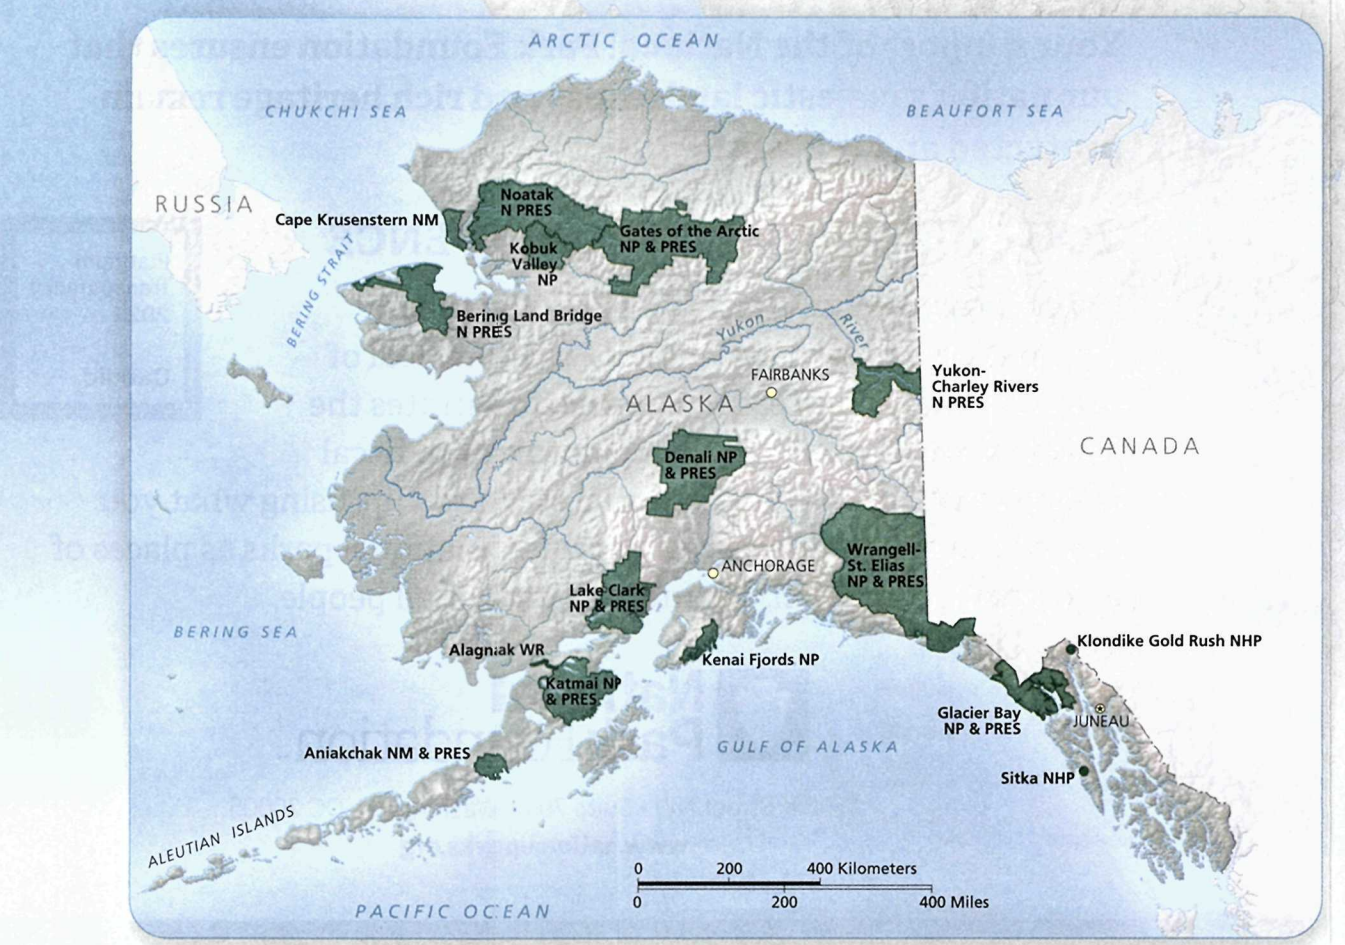

FIND YOUR PARK

findyourpark.com

Use this map to keep track of parks you've visited—circle the names, mark with pushpins, or even use stickers.

Abbreviations for National Park System Areas

- IHS International Historic Site
- NB National Battlefield
- NBP National Battlefield Park
- NBS National Battlefield Site
- NHP National Historical Park
- NHP & PRES National Historical Park and Preserve
- NH RES National Historical Reserve
- NHS National Historic Site
- NL National Lakeshore
- NM National Monument
- NM & PRES National Monument and Preserve
- NMP National Military Park
- N MEM National Memorial
- NP National Park
- NP & PRES National Park and Preserve
- N PRES National Preserve
- NR National River
- NRA National Recreation Area
- NRR National Recreational River
- NRRA National River and Recreation Area
- N RES National Reserve
- NS National Seashore
- NSR National Scenic River/Riverway
- NST National Scenic Trail
- PKWY Parkway
- SRR Scenic and Recreational River
- WR Wild River
- WSR Wild and Scenic River

Scale for all areas except Alaska
0 100 200 Kilometers
0 100 200 Miles