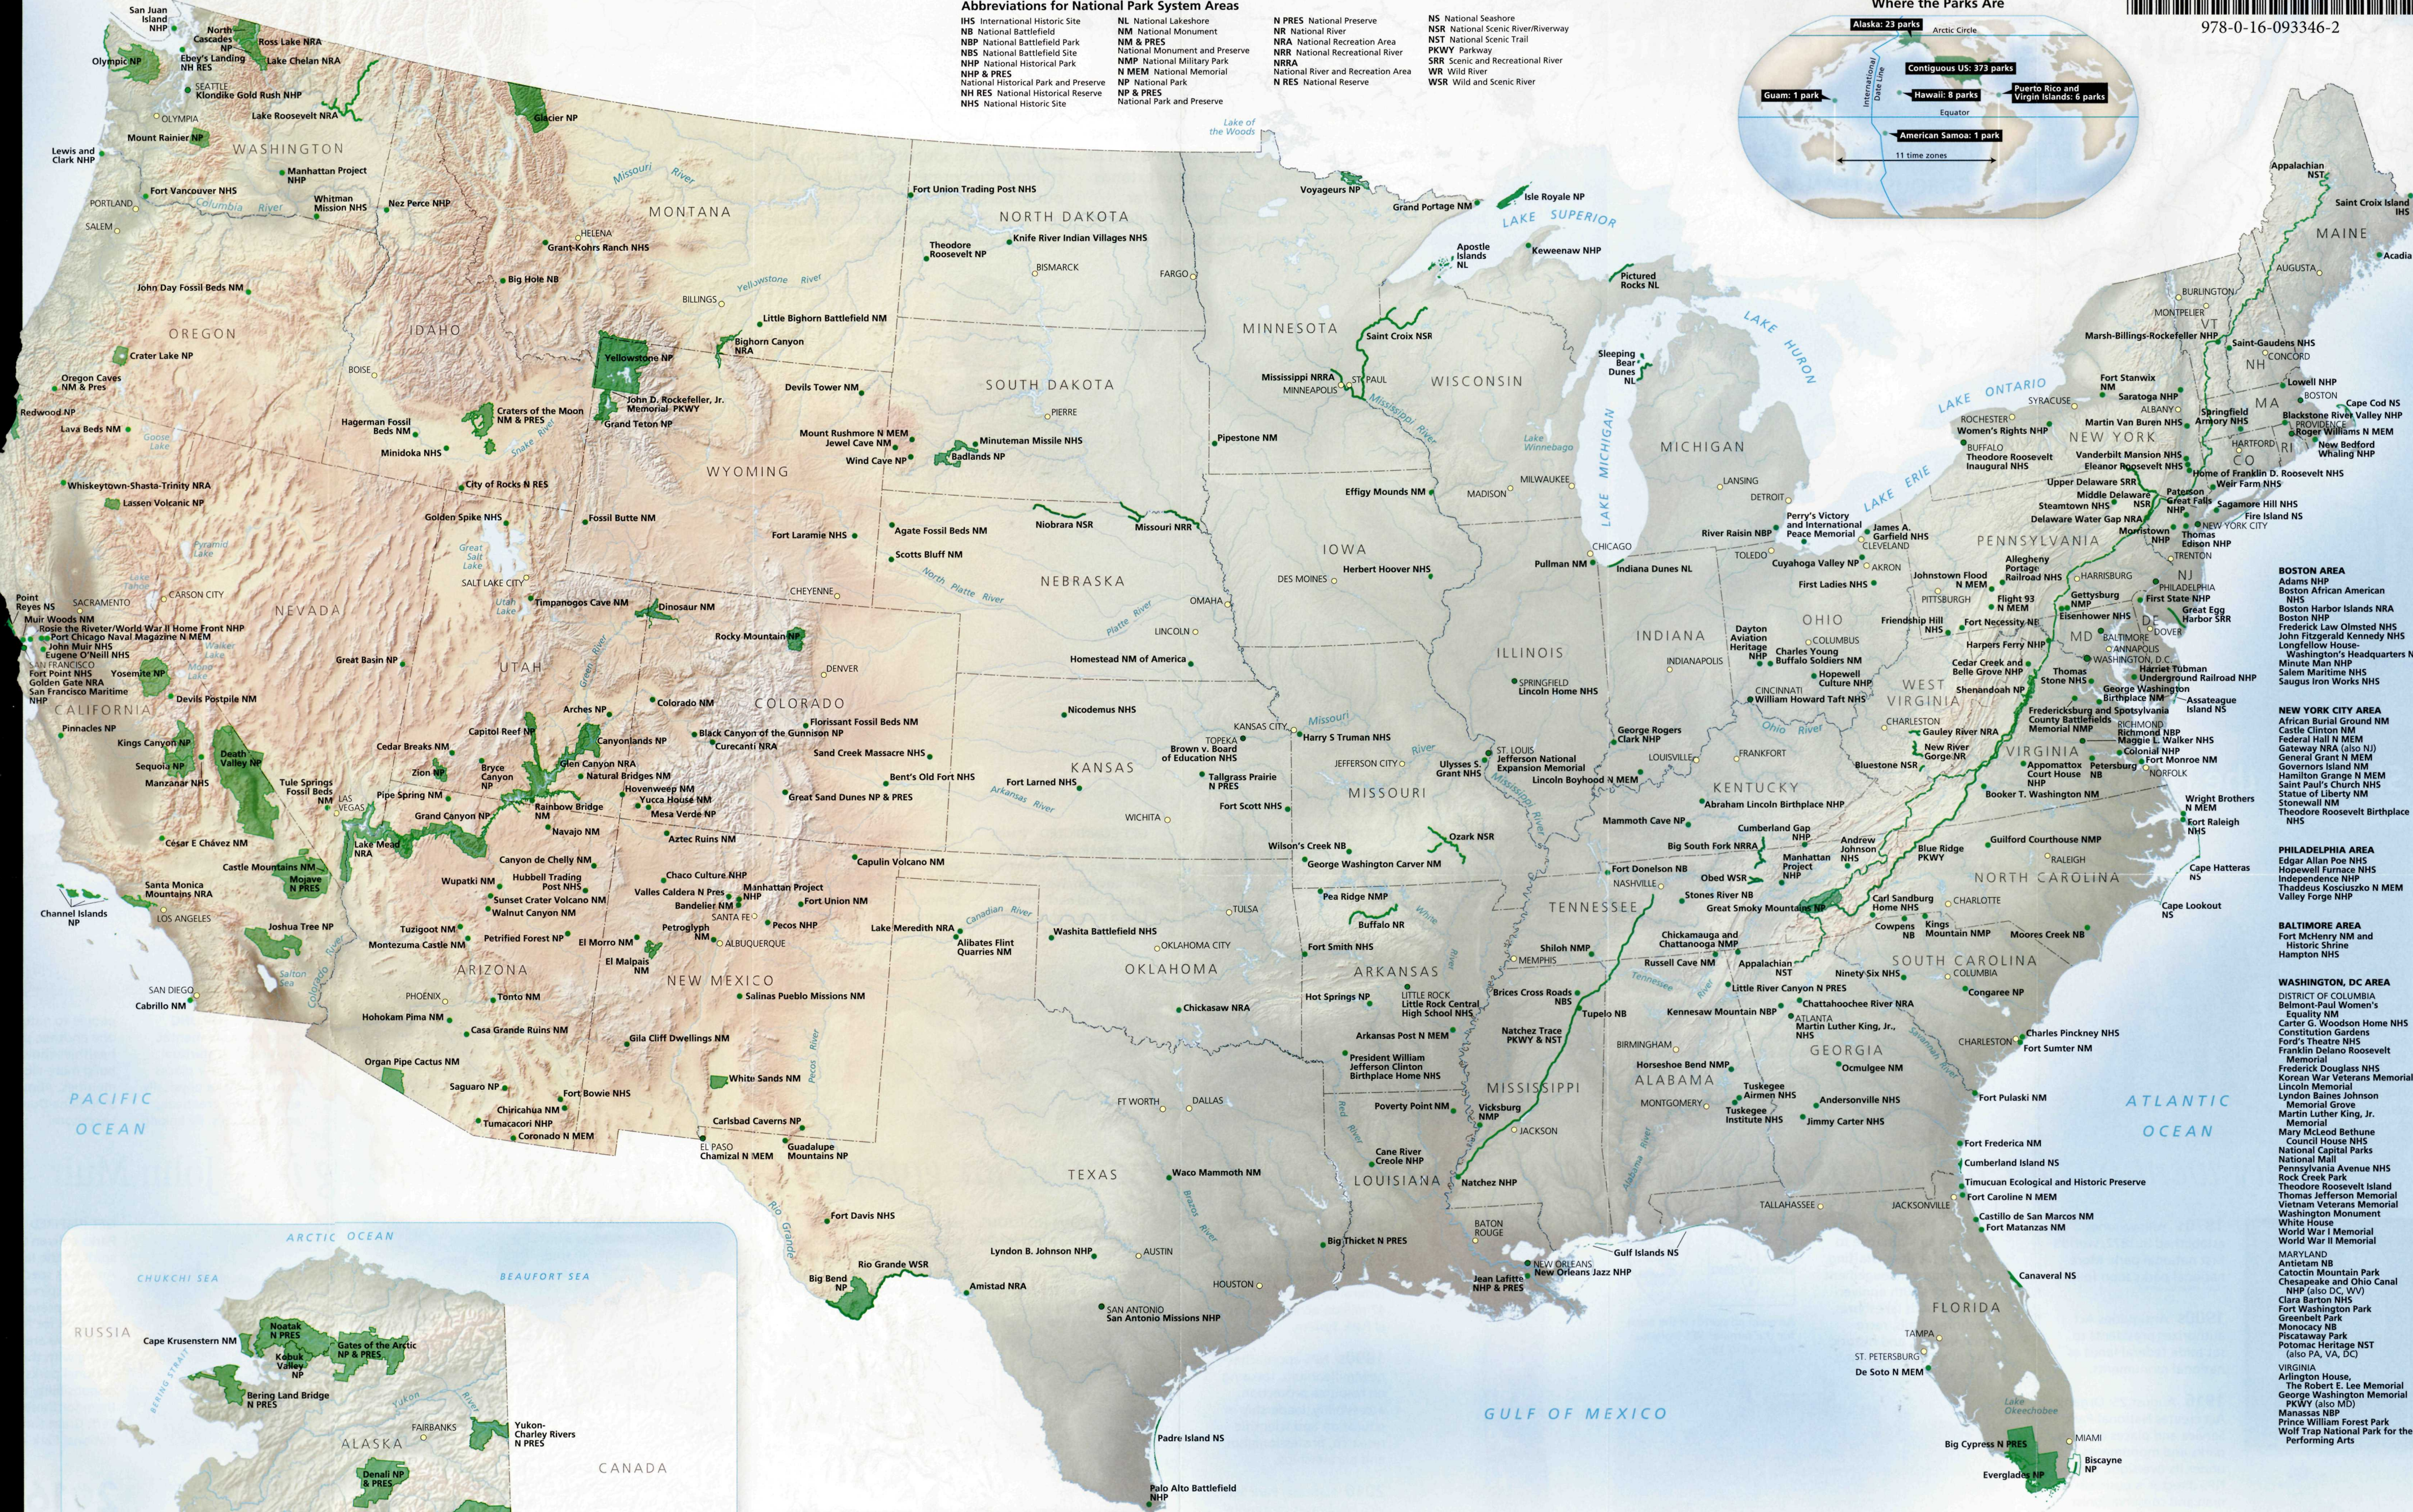

BOSTON AREA
Adams NHP
African American
Boston Harbor Islands NRA
Boston NHP
Frederick Law Olmsted NHS
John Fitzgerald Kennedy NHS
Longfellow NHS
Washington's Headquarters NHS
Minute Man NHP
Salem Maritime NHS
Saugus Iron Works NHS

PHILADELPHIA AREA
Edgar Allan Poe NHS
Hopewell Furnace NHS
Independence NHS
Thaddeus Kosciuszko N MEM
Valley Forge NHP

BALTIMORE AREA
Fort McHenry NM and Historic Shrine
Hampton NHS

VIRGINIA
Arlington House, The Robert E. Lee Memorial
George Washington Memorial PKWY (also MD)
Manassas NBP
Prince William Forest Park
Wolf Trap National Park for the Performing Arts