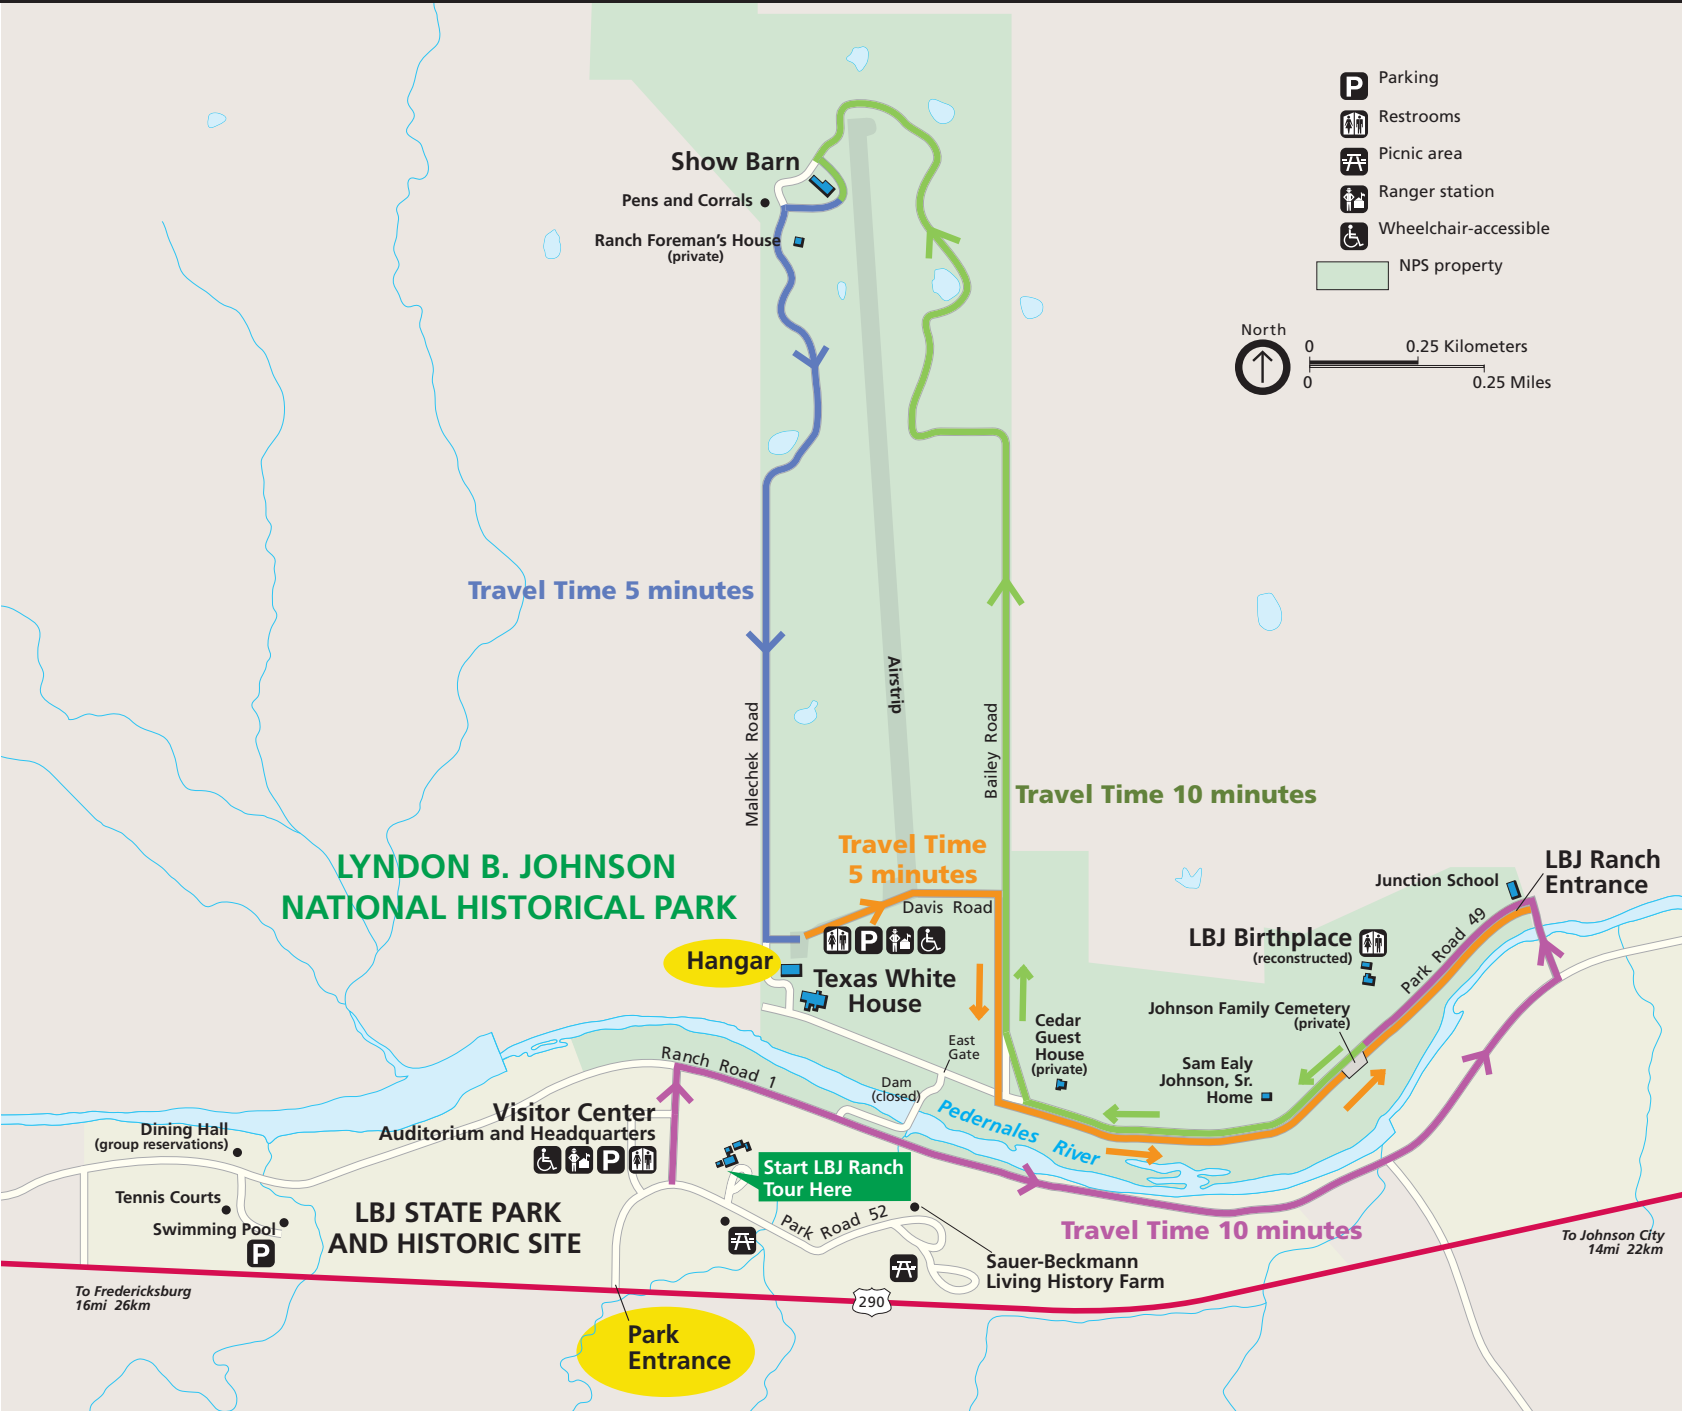

LBJ Ranch Approximate Travel Times

Lyndon B. Johnson
National Historical Park

- Parking
- Restrooms
- Picnic area
- Ranger station
- Wheelchair-accessible
- NPS property

LYNDON B. JOHNSON
NATIONAL HISTORICAL PARK

LBJ STATE PARK
AND HISTORIC SITE

To Johnson City
14mi 22km

To Fredericksburg
16mi 26km